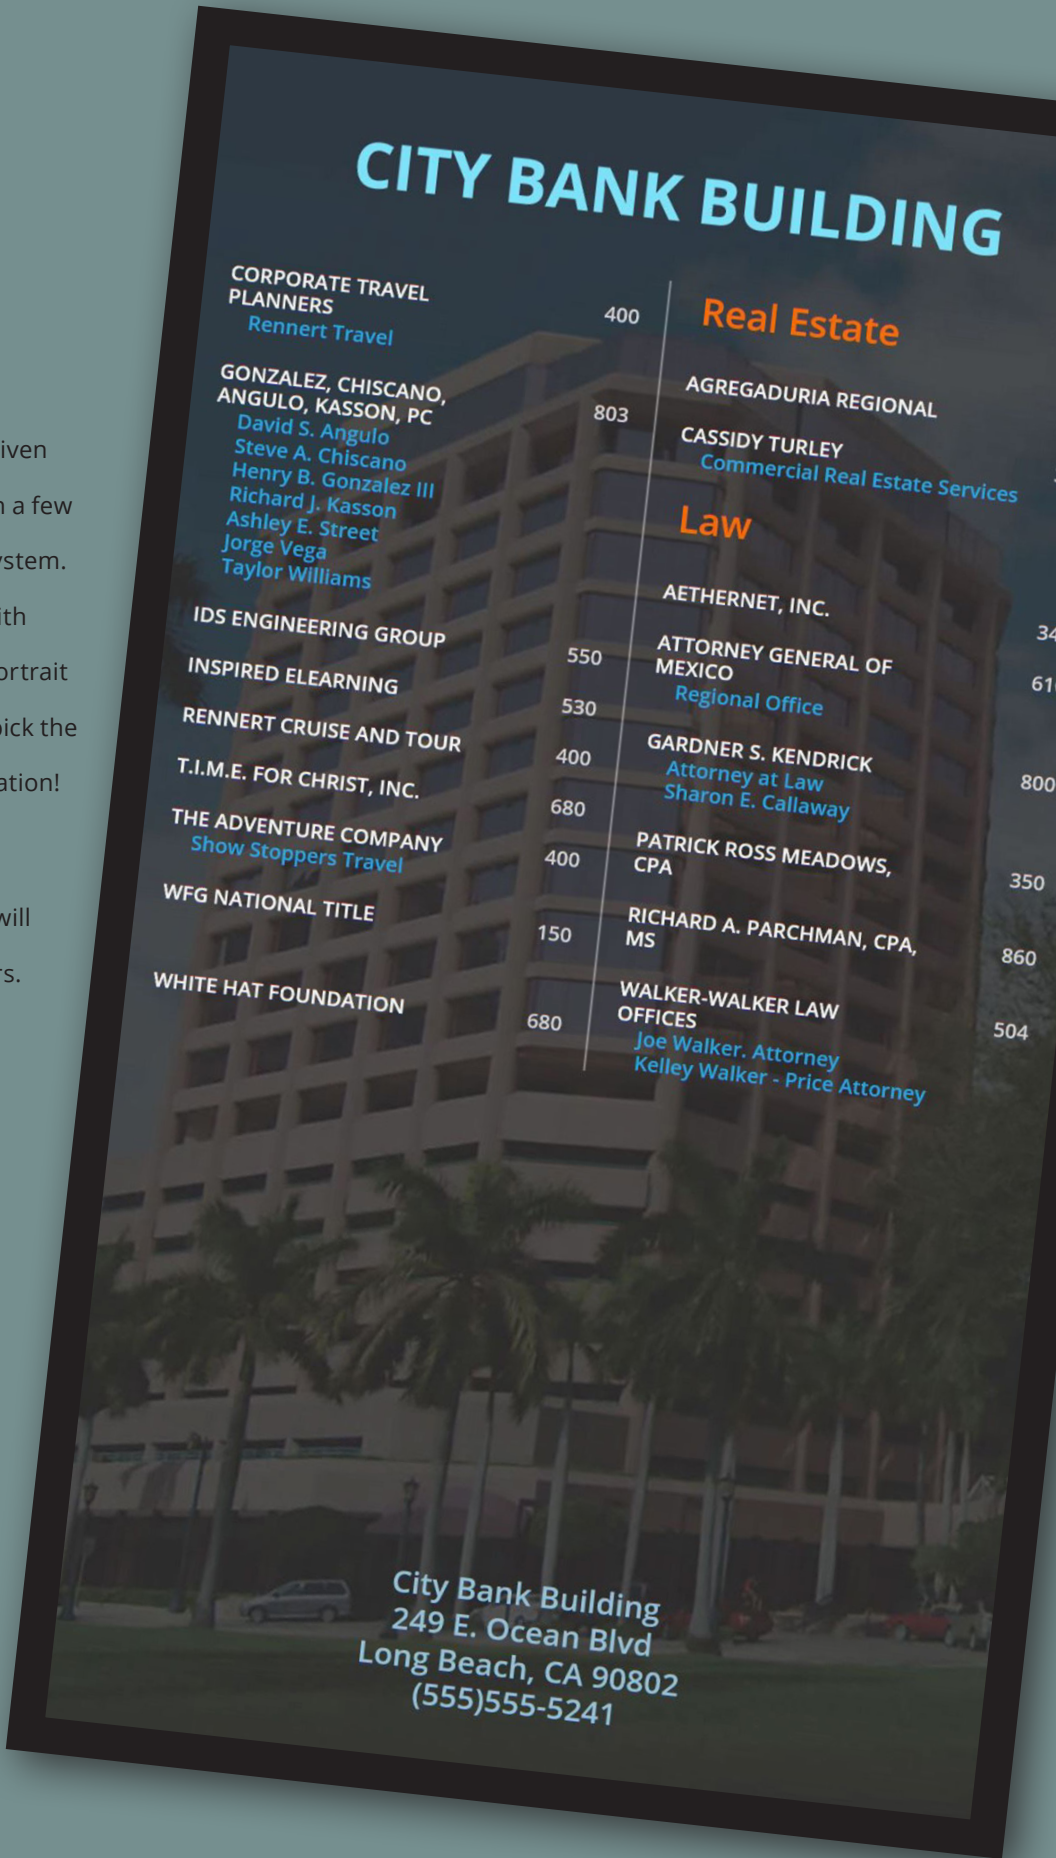

DIGITAL DIRECTORY

Digital Signage Content from Insteo

Engage your visitors with a dynamically-driven lobby directory. Make updates on the go in a few easy steps with our cloud-based editing system.

Our Lobby Directories are ready for use with room for up to 50 tenants. And with our portrait and landscape oriented options, you can pick the screen orientation that best suits your location!

Giving your reception area a fresh and modern look, our Digital Lobby Directory will definitely grab the attention of your visitors.

- ✓ Easy web editing of offices
- ✓ Displays up to 50 office entries
- ✓ Customizable colors and background

UPDATE YOUR DIRECTORY IN REAL TIME

With Insteo's Digital Directory, building management staff can change the menu from any PC, laptop or tablet when tenants change. Keep your display accurate and help visitors find your tenants.